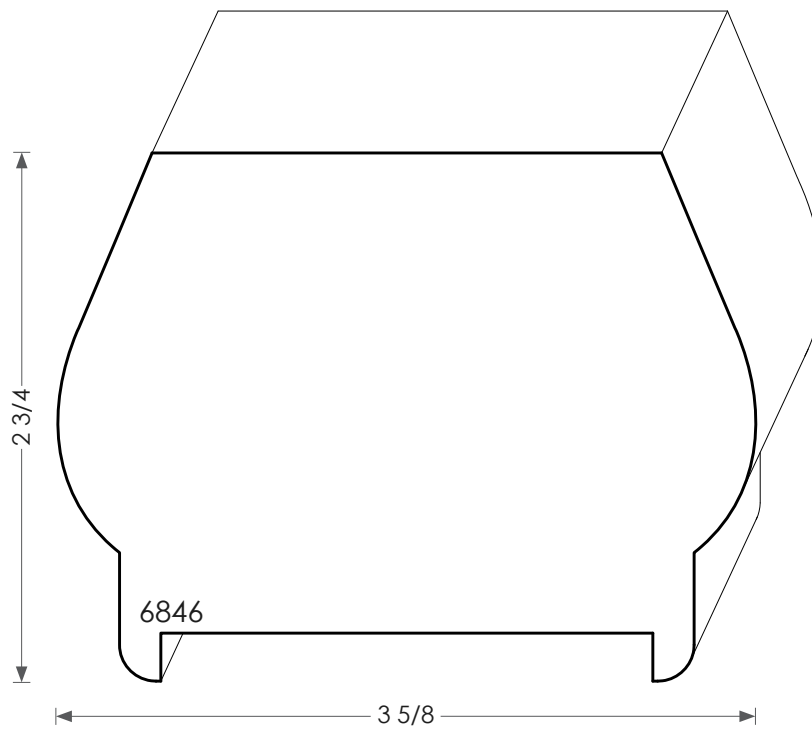

MOULDINGS ONE

Handrails can be plowed
for custom widths.

Wood Handrail - 6846

PHYSICAL ADDRESS: 13851 STATION ROAD, MIDDLEFIELD, OHIO 44062
MAILING ADDRESS: THE HARDWOOD LUMBER COMPANY - P.O. BOX 15 BURTON, OHIO 44021
P. 440-834-3420 OR 1-877-708-4095 F. 440-834-3422
HOURS: MON.-FRI. 8AM-4:30PM, SAT. 8AM-12NOON
www.mouldingsone.com