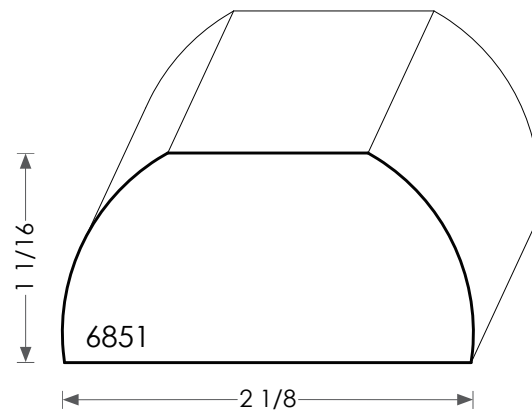

MOULDINGS ONE

Shoerails can be plowed
for custom widths.

Wood Shoerail - 6851

PHYSICAL ADDRESS: 13851 STATION ROAD, MIDDLEFIELD, OHIO 44062
MAILING ADDRESS: THE HARDWOOD LUMBER COMPANY - P.O. BOX 15 BURTON, OHIO 44021
P. 440-834-3420 OR 1-877-708-4095 F. 440-834-3422
HOURS: MON.-FRI. 8AM-4:30PM, SAT. 8AM-12NOON
www.mouldingsone.com