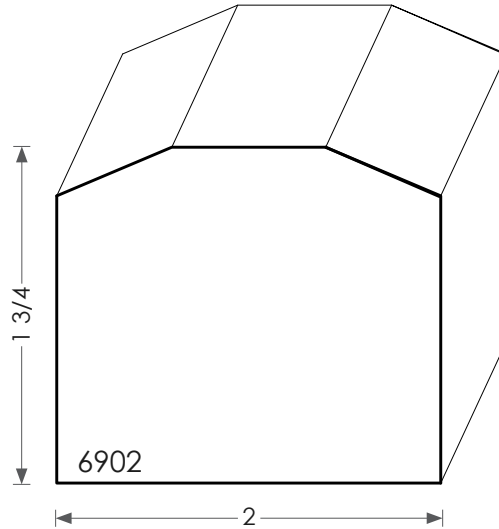

MOULDINGS ONE

Handrails can be plowed
for custom widths.

Wood Handrail - 6902

PHYSICAL ADDRESS: 13851 STATION ROAD, MIDDLEFIELD, OHIO 44062
MAILING ADDRESS: THE HARDWOOD LUMBER COMPANY - P.O. BOX 15 BURTON, OHIO 44021
P. 440-834-3420 OR 1-877-708-4095 F. 440-834-3422
HOURS: MON.-FRI. 8AM-4:30PM, SAT. 8AM-12NOON
www.mouldingsone.com