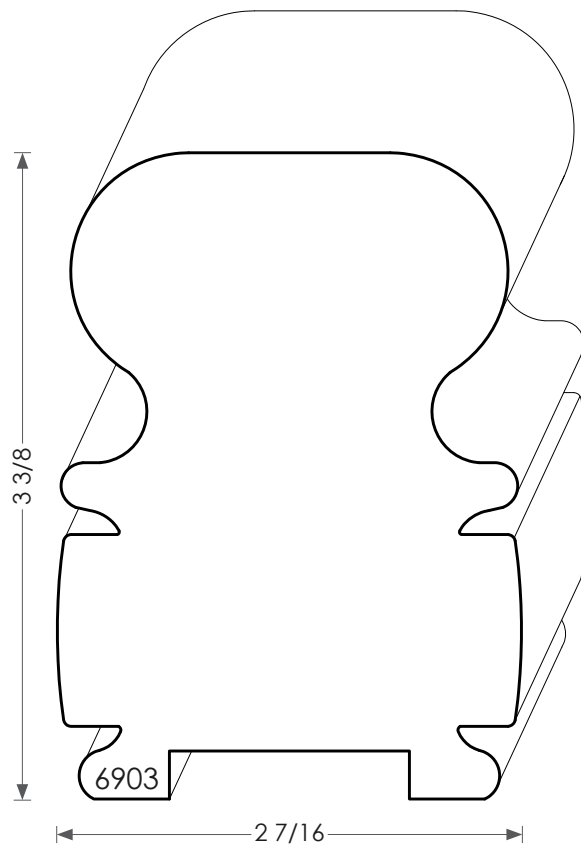

MOULDINGS ONE

Handrails can be plowed
for custom widths.

Wood Handrail - 6903

PHYSICAL ADDRESS: 13851 STATION ROAD, MIDDLEFIELD, OHIO 44062
MAILING ADDRESS: THE HARDWOOD LUMBER COMPANY - P.O. BOX 15 BURTON, OHIO 44021
P. 440-834-3420 OR 1-877-708-4095 F. 440-834-3422
HOURS: MON.-FRI. 8AM-4:30PM, SAT. 8AM-12NOON
www.mouldingsone.com