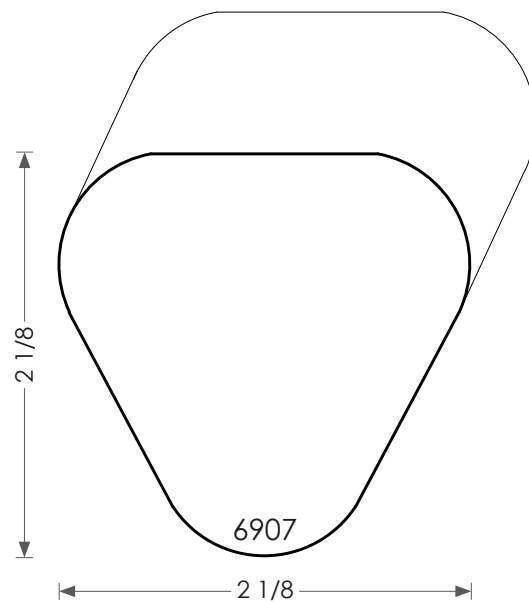

MOULDINGS ONE

Handrails can be plowed
for custom widths.

Wood Handrail - 6907

PHYSICAL ADDRESS: 13851 STATION ROAD, MIDDLEFIELD, OHIO 44062
MAILING ADDRESS: THE HARDWOOD LUMBER COMPANY - P.O. BOX 15 BURTON, OHIO 44021
P. 440-834-3420 OR 1-877-708-4095 F. 440-834-3422
HOURS: MON.-FRI. 8AM-4:30PM, SAT. 8AM-12NOON
www.mouldingsone.com