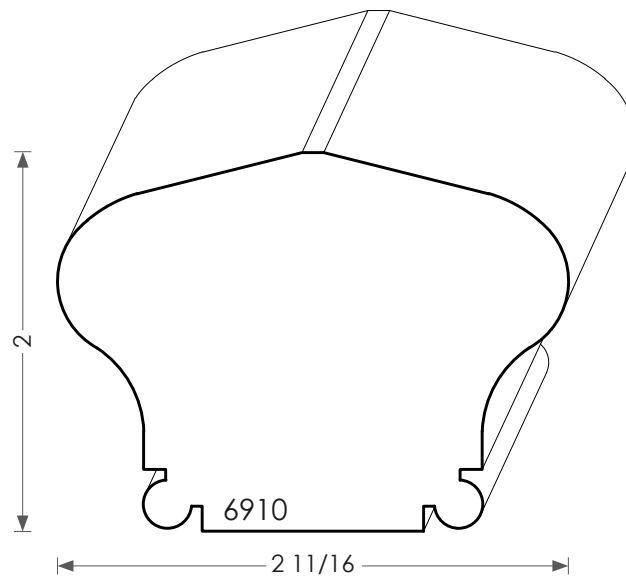

MOULDINGS ONE

Handrails can be plowed
for custom widths.

Wood Handrail - 6910

PHYSICAL ADDRESS: 13851 STATION ROAD, MIDDLEFIELD, OHIO 44062
MAILING ADDRESS: THE HARDWOOD LUMBER COMPANY - P.O. BOX 15 BURTON, OHIO 44021
P. 440-834-3420 OR 1-877-708-4095 F. 440-834-3422
HOURS: MON.-FRI. 8AM-4:30PM, SAT. 8AM-12NOON
www.mouldingsone.com