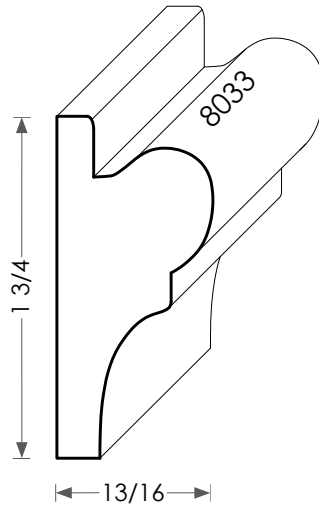

# MOULDINGS ONE

Wood Picture Rail - 8033

PHYSICAL ADDRESS: 13851 STATION ROAD, MIDDLEFIELD, OHIO 44062  
MAILING ADDRESS: THE HARDWOOD LUMBER COMPANY - P.O. BOX 15 BURTON, OHIO 44021  
P. 440-834-3420 OR 1-877-708-4095 F. 440-834-3422  
HOURS: MON.-FRI. 8AM-4:30PM, SAT. 8AM-12NOON  
[www.mouldingsone.com](http://www.mouldingsone.com)