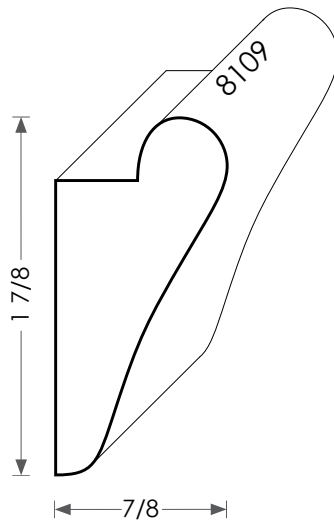

MOULDINGS ONE

Wood Picture Rail - 8109

PHYSICAL ADDRESS: 13851 STATION ROAD, MIDDLEFIELD, OHIO 44062
MAILING ADDRESS: THE HARDWOOD LUMBER COMPANY - P.O. BOX 15 BURTON, OHIO 44021
P. 440-834-3420 OR 1-877-708-4095 F. 440-834-3422
HOURS: MON.-FRI. 8AM-4:30PM, SAT. 8AM-12NOON
www.mouldingsone.com