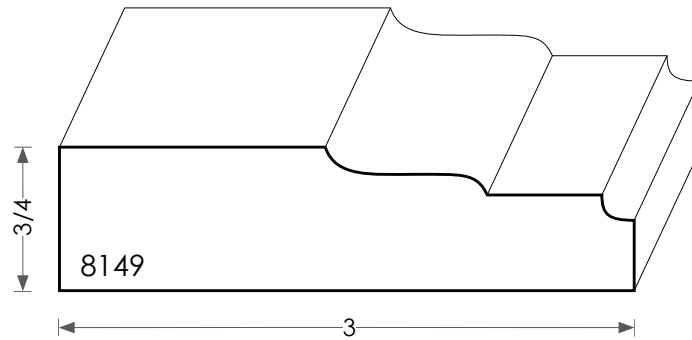

# MOULDINGS ONE

Wood Plinth Block - 8149

PHYSICAL ADDRESS: 13851 STATION ROAD, MIDDLEFIELD, OHIO 44062  
MAILING ADDRESS: THE HARDWOOD LUMBER COMPANY - P.O. BOX 15 BURTON, OHIO 44021  
P. 440-834-3420 OR 1-877-708-4095 F. 440-834-3422  
HOURS: MON.-FRI. 8AM-4:30PM, SAT. 8AM-12NOON  
[www.mouldingsone.com](http://www.mouldingsone.com)