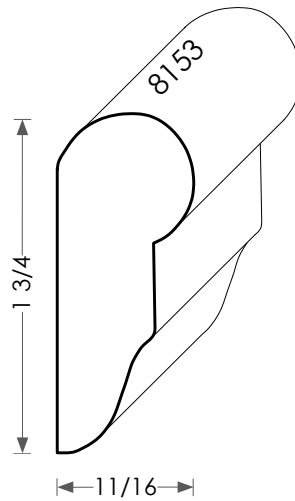

MOULDINGS ONE

Wood Picture Rail - 8153

PHYSICAL ADDRESS: 13851 STATION ROAD, MIDDLEFIELD, OHIO 44062
MAILING ADDRESS: THE HARDWOOD LUMBER COMPANY - P.O. BOX 15 BURTON, OHIO 44021
P. 440-834-3420 OR 1-877-708-4095 F. 440-834-3422
HOURS: MON.-FRI. 8AM-4:30PM, SAT. 8AM-12NOON
www.mouldingsone.com