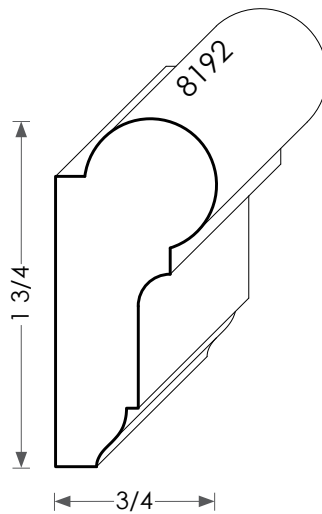

MOULDINGS ONE

Wood Picture Rail - 8192

PHYSICAL ADDRESS: 13851 STATION ROAD, MIDDLEFIELD, OHIO 44062

MAILING ADDRESS: THE HARDWOOD LUMBER COMPANY - P.O. BOX 15 BURTON, OHIO 44021

P. 440-834-3420 OR 1-877-708-4095 F. 440-834-3422