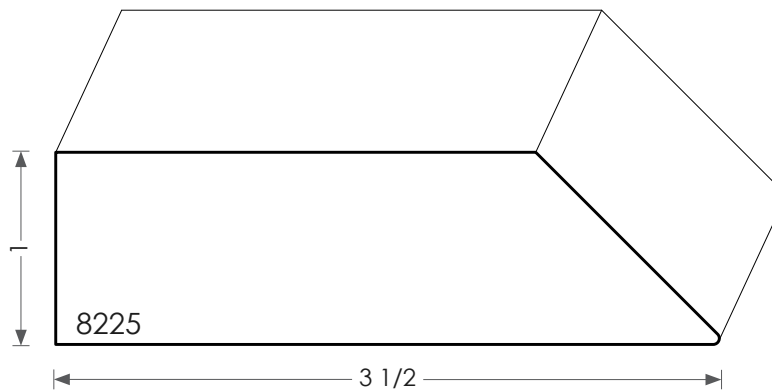

MOULDINGS ONE

Wood Plinth Block - 8225

PHYSICAL ADDRESS: 13851 STATION ROAD, MIDDLEFIELD, OHIO 44062
MAILING ADDRESS: THE HARDWOOD LUMBER COMPANY - P.O. BOX 15 BURTON, OHIO 44021
P. 440-834-3420 OR 1-877-708-4095 F. 440-834-3422
HOURS: MON.-FRI. 8AM-4:30PM, SAT. 8AM-12NOON
www.mouldingsone.com