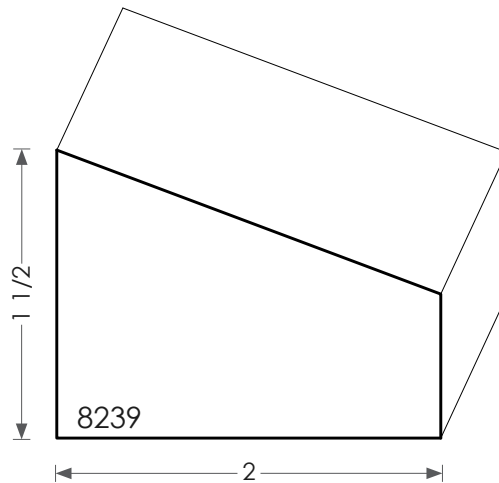

MOULDINGS ONE

Wood Plinth Block - 8239

PHYSICAL ADDRESS: 13851 STATION ROAD, MIDDLEFIELD, OHIO 44062
MAILING ADDRESS: THE HARDWOOD LUMBER COMPANY - P.O. BOX 15 BURTON, OHIO 44021
P. 440-834-3420 OR 1-877-708-4095 F. 440-834-3422
HOURS: MON.-FRI. 8AM-4:30PM, SAT. 8AM-12NOON
www.mouldingsone.com