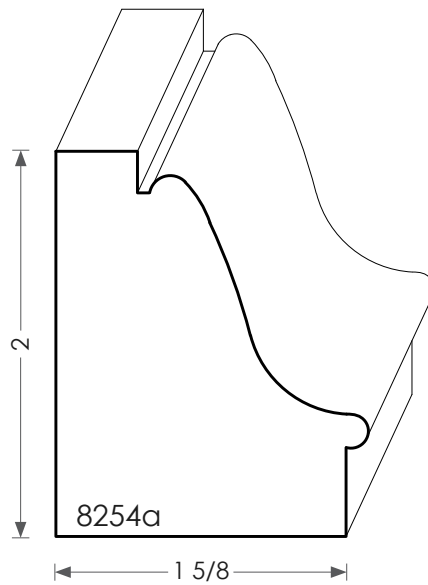

MOULDINGS ONE

Backband thickness can be modified
to match casing dimensions.

Wood Backband - 8254a

PHYSICAL ADDRESS: 13851 STATION ROAD, MIDDLEFIELD, OHIO 44062
MAILING ADDRESS: THE HARDWOOD LUMBER COMPANY - P.O. BOX 15 BURTON, OHIO 44021
P. 440-834-3420 OR 1-877-708-4095 F. 440-834-3422
HOURS: MON.-FRI. 8AM-4:30PM, SAT. 8AM-12NOON
www.mouldingsone.com