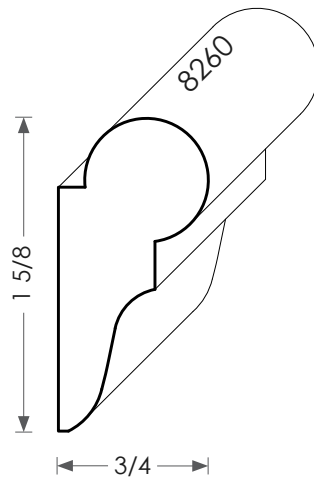

MOULDINGS ONE

Wood Picture Rail - 8260

PHYSICAL ADDRESS: 13851 STATION ROAD, MIDDLEFIELD, OHIO 44062
MAILING ADDRESS: THE HARDWOOD LUMBER COMPANY - P.O. BOX 15 BURTON, OHIO 44021
P. 440-834-3420 OR 1-877-708-4095 F. 440-834-3422
HOURS: MON.-FRI. 8AM-4:30PM, SAT. 8AM-12NOON
www.mouldingsone.com