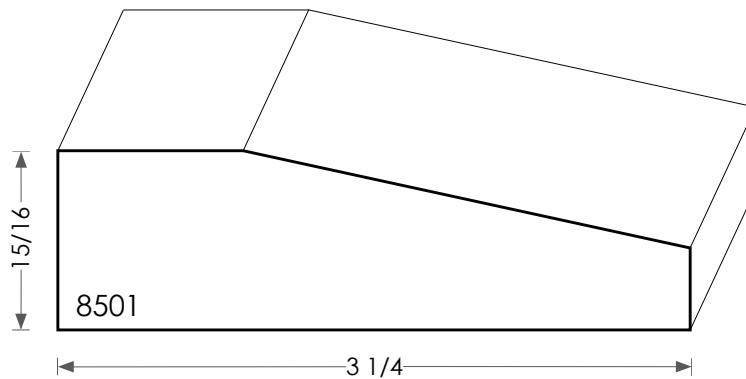

MOULDINGS ONE

Wood Plinth Block - 8501

PHYSICAL ADDRESS: 13851 STATION ROAD, MIDDLEFIELD, OHIO 44062
MAILING ADDRESS: THE HARDWOOD LUMBER COMPANY - P.O. BOX 15 BURTON, OHIO 44021
P. 440-834-3420 OR 1-877-708-4095 F. 440-834-3422
HOURS: MON.-FRI. 8AM-4:30PM, SAT. 8AM-12NOON
www.mouldingsone.com