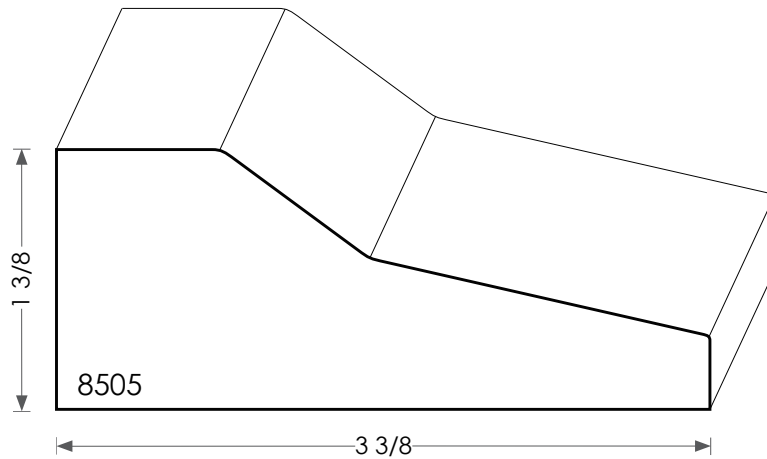

MOULDINGS ONE

Wood Plinth Block - 8505

PHYSICAL ADDRESS: 13851 STATION ROAD, MIDDLEFIELD, OHIO 44062
MAILING ADDRESS: THE HARDWOOD LUMBER COMPANY - P.O. BOX 15 BURTON, OHIO 44021
P. 440-834-3420 OR 1-877-708-4095 F. 440-834-3422
HOURS: MON.-FRI. 8AM-4:30PM, SAT. 8AM-12NOON
www.mouldingsone.com