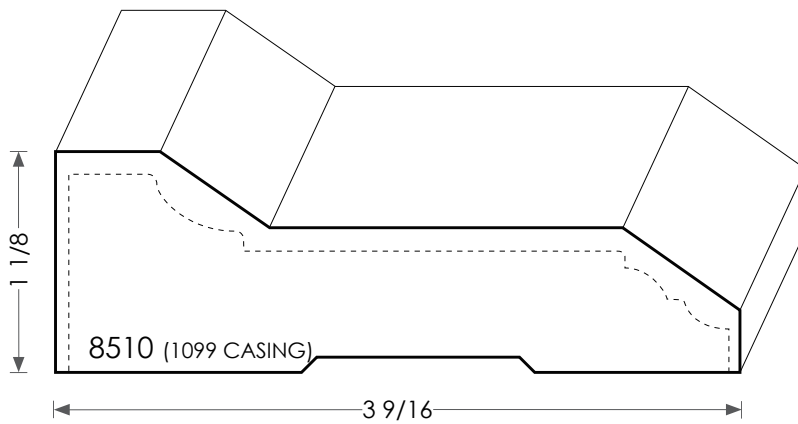

# MOULDINGS ONE

Wood Plinth Block - 8510

PHYSICAL ADDRESS: 13851 STATION ROAD, MIDDLEFIELD, OHIO 44062  
MAILING ADDRESS: THE HARDWOOD LUMBER COMPANY - P.O. BOX 15 BURTON, OHIO 44021  
P. 440-834-3420 OR 1-877-708-4095 F. 440-834-3422  
HOURS: MON.-FRI. 8AM-4:30PM, SAT. 8AM-12NOON  
[www.mouldingsone.com](http://www.mouldingsone.com)