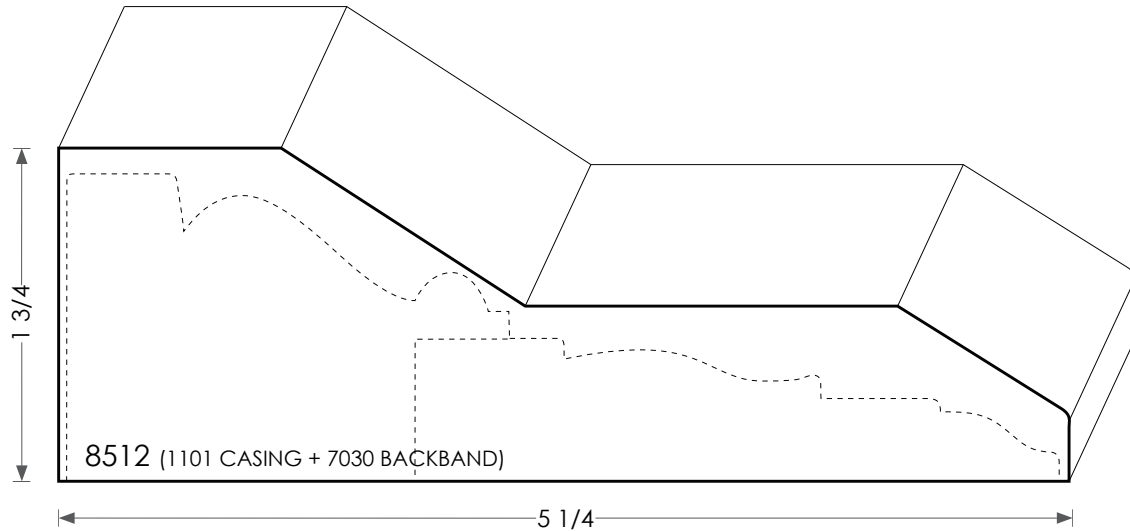

# MOULDINGS ONE

Wood Plinth Block - 8512

PHYSICAL ADDRESS: 13851 STATION ROAD, MIDDLEFIELD, OHIO 44062  
MAILING ADDRESS: THE HARDWOOD LUMBER COMPANY - P.O. BOX 15 BURTON, OHIO 44021  
P. 440-834-3420 OR 1-877-708-4095 F. 440-834-3422  
HOURS: MON.-FRI. 8AM-4:30PM, SAT. 8AM-12NOON  
[www.mouldingsone.com](http://www.mouldingsone.com)