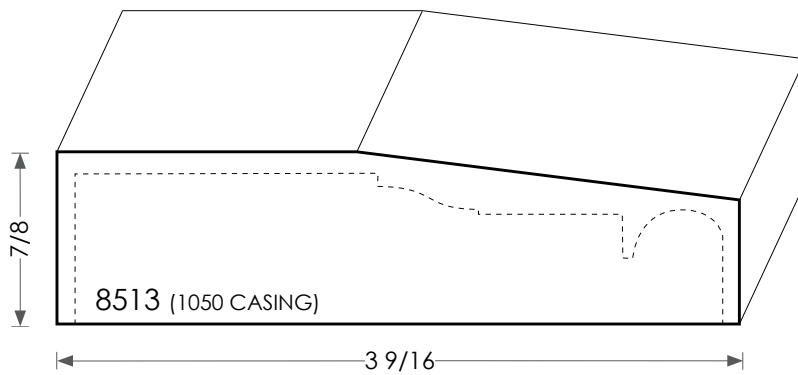

MOULDINGS ONE

Wood Plinth Block - 8513

PHYSICAL ADDRESS: 13851 STATION ROAD, MIDDLEFIELD, OHIO 44062

MAILING ADDRESS: THE HARDWOOD LUMBER COMPANY - P.O. BOX 15 BURTON, OHIO 44021

P. 440-834-3420 OR 1-877-708-4095 F. 440-834-3422