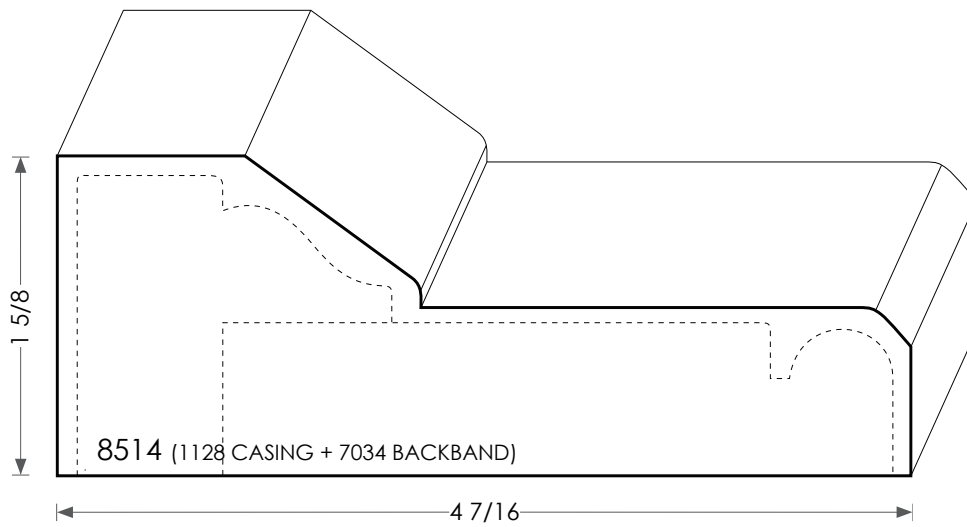

MOULDINGS ONE

Wood Plinth Block - 8514

PHYSICAL ADDRESS: 13851 STATION ROAD, MIDDLEFIELD, OHIO 44062
MAILING ADDRESS: THE HARDWOOD LUMBER COMPANY - P.O. BOX 15 BURTON, OHIO 44021
P. 440-834-3420 OR 1-877-708-4095 F. 440-834-3422
HOURS: MON.-FRI. 8AM-4:30PM, SAT. 8AM-12NOON
www.mouldingsone.com