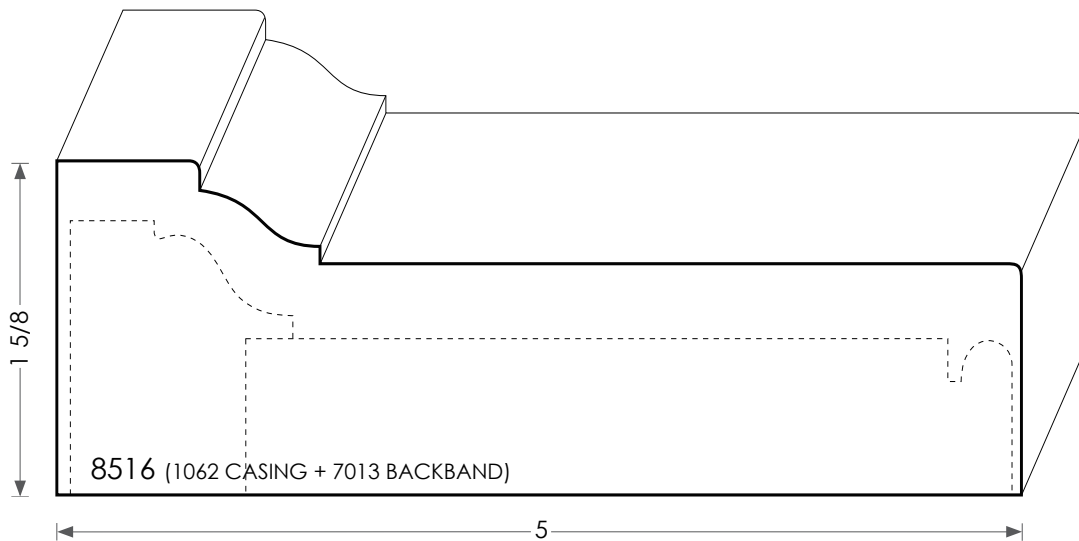

# MOULDINGS ONE

Wood Plinth Block - 8516

PHYSICAL ADDRESS: 13851 STATION ROAD, MIDDLEFIELD, OHIO 44062  
MAILING ADDRESS: THE HARDWOOD LUMBER COMPANY - P.O. BOX 15 BURTON, OHIO 44021  
P. 440-834-3420 OR 1-877-708-4095 F. 440-834-3422  
HOURS: MON.-FRI. 8AM-4:30PM, SAT. 8AM-12NOON  
[www.mouldingsone.com](http://www.mouldingsone.com)