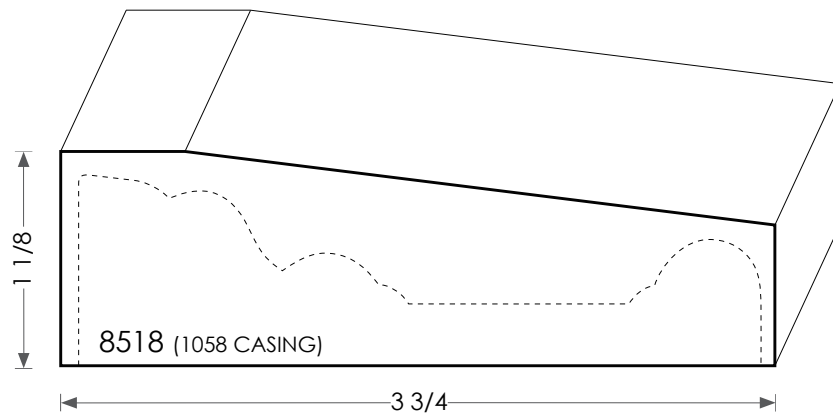

MOULDINGS ONE

Wood Plinth Block - 8518

PHYSICAL ADDRESS: 13851 STATION ROAD, MIDDLEFIELD, OHIO 44062

MAILING ADDRESS: THE HARDWOOD LUMBER COMPANY - P.O. BOX 15 BURTON, OHIO 44021

P. 440-834-3420 OR 1-877-708-4095 F. 440-834-3422