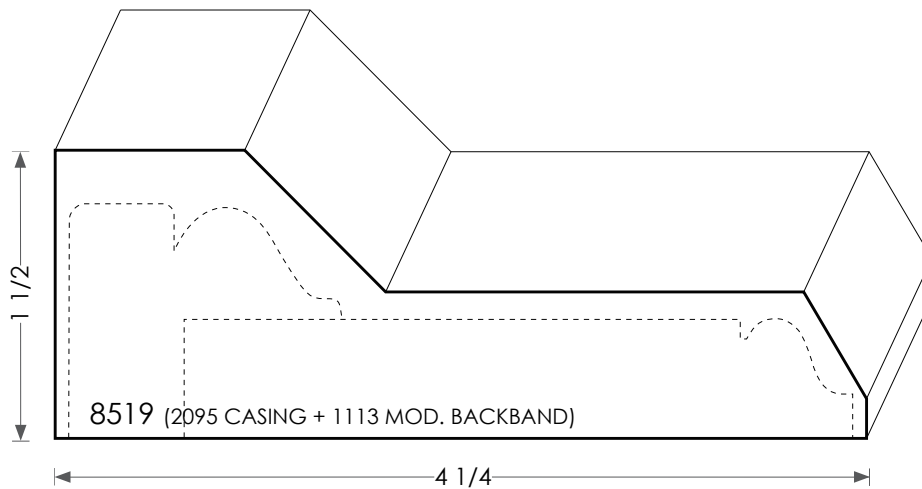

MOULDINGS ONE

Wood Plinth Block - 8519

PHYSICAL ADDRESS: 13851 STATION ROAD, MIDDLEFIELD, OHIO 44062
MAILING ADDRESS: THE HARDWOOD LUMBER COMPANY - P.O. BOX 15 BURTON, OHIO 44021
P. 440-834-3420 OR 1-877-708-4095 F. 440-834-3422
HOURS: MON.-FRI. 8AM-4:30PM, SAT. 8AM-12NOON
www.mouldingsone.com