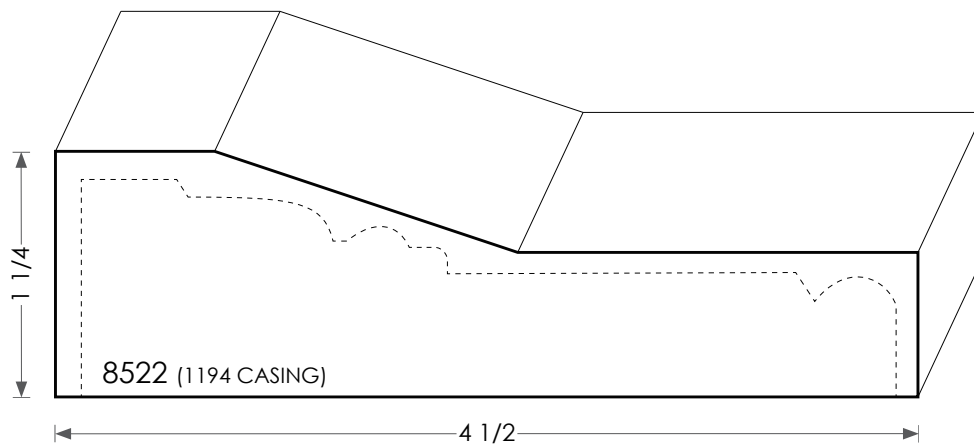

# MOULDINGS ONE

Wood Plinth Block - 8522

PHYSICAL ADDRESS: 13851 STATION ROAD, MIDDLEFIELD, OHIO 44062  
MAILING ADDRESS: THE HARDWOOD LUMBER COMPANY - P.O. BOX 15 BURTON, OHIO 44021  
P. 440-834-3420 OR 1-877-708-4095 F. 440-834-3422  
HOURS: MON.-FRI. 8AM-4:30PM, SAT. 8AM-12NOON  
[www.mouldingsone.com](http://www.mouldingsone.com)