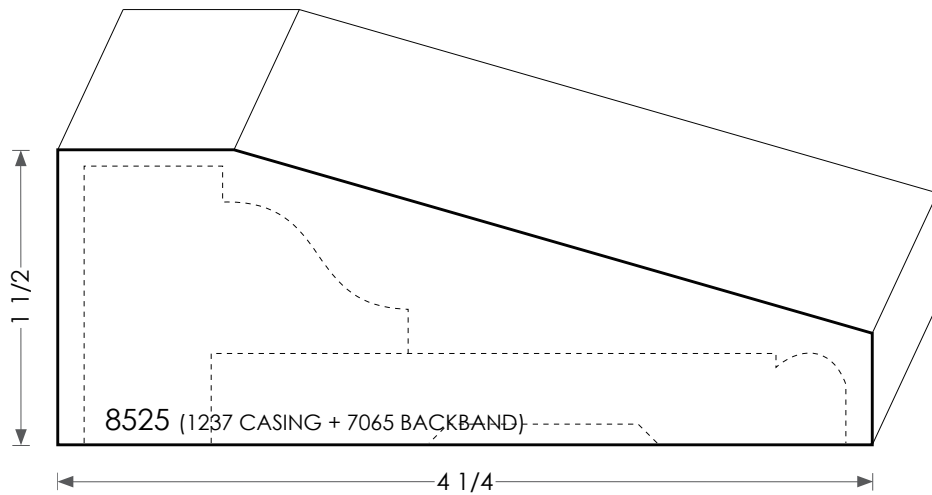

# MOULDINGS ONE

Wood Plinth Block - 8525

PHYSICAL ADDRESS: 13851 STATION ROAD, MIDDLEFIELD, OHIO 44062  
MAILING ADDRESS: THE HARDWOOD LUMBER COMPANY - P.O. BOX 15 BURTON, OHIO 44021  
P. 440-834-3420 OR 1-877-708-4095 F. 440-834-3422  
HOURS: MON.-FRI. 8AM-4:30PM, SAT. 8AM-12NOON  
[www.mouldingsone.com](http://www.mouldingsone.com)