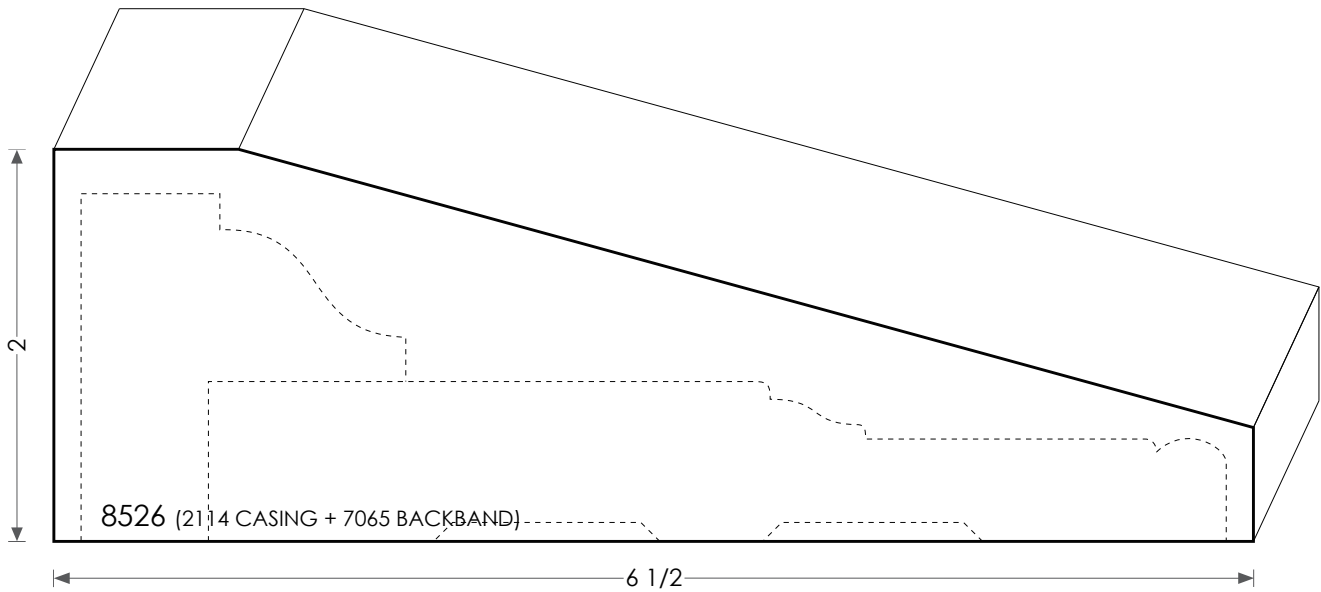

MOULDINGS ONE

Wood Plinth Block - 8526

PHYSICAL ADDRESS: 13851 STATION ROAD, MIDDLEFIELD, OHIO 44062

MAILING ADDRESS: THE HARDWOOD LUMBER COMPANY - P.O. BOX 15 BURTON, OHIO 44021

P. 440-834-3420 OR 1-877-708-4095 F. 440-834-3422