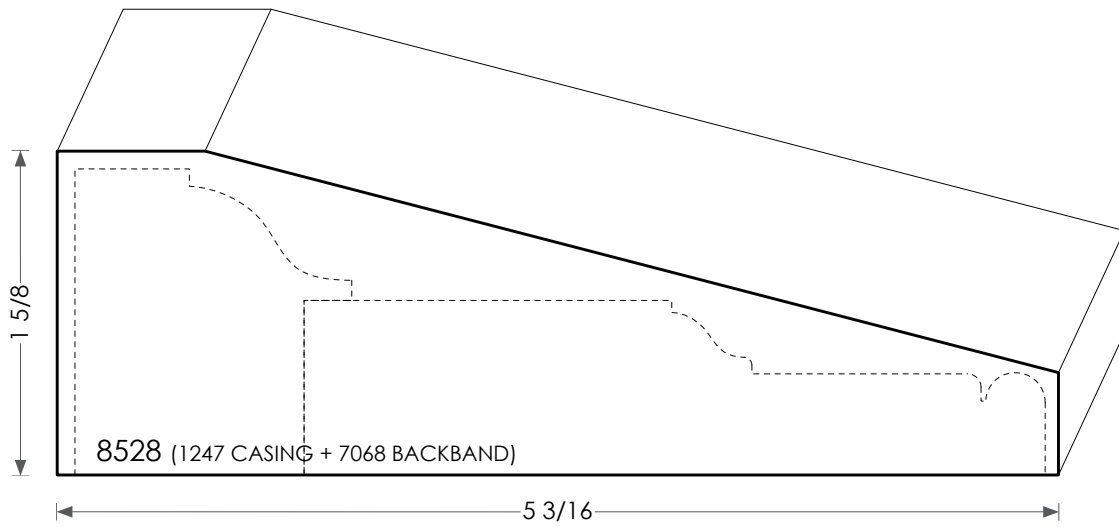

MOULDINGS ONE

Wood Plinth Block - 8528

PHYSICAL ADDRESS: 13851 STATION ROAD, MIDDLEFIELD, OHIO 44062
MAILING ADDRESS: THE HARDWOOD LUMBER COMPANY - P.O. BOX 15 BURTON, OHIO 44021
P. 440-834-3420 OR 1-877-708-4095 F. 440-834-3422
HOURS: MON.-FRI. 8AM-4:30PM, SAT. 8AM-12NOON
www.mouldingsone.com