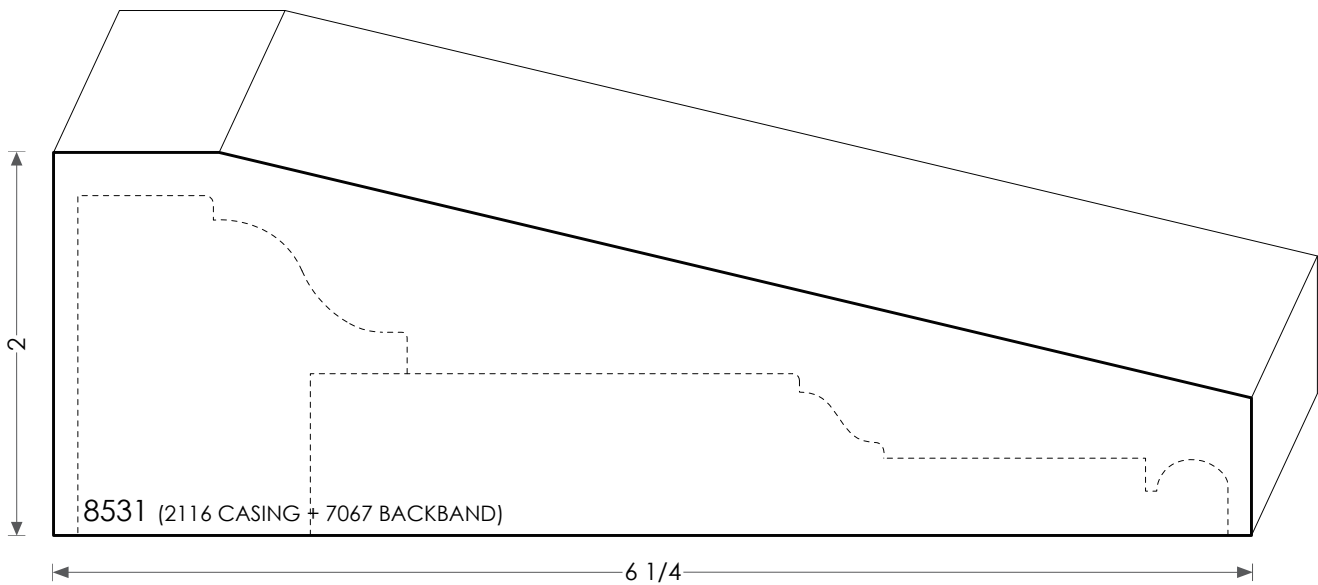

MOULDINGS ONE

Wood Plinth Block - 8531

PHYSICAL ADDRESS: 13851 STATION ROAD, MIDDLEFIELD, OHIO 44062

MAILING ADDRESS: THE HARDWOOD LUMBER COMPANY - P.O. BOX 15 BURTON, OHIO 44021

P. 440-834-3420 OR 1-877-708-4095 F. 440-834-3422