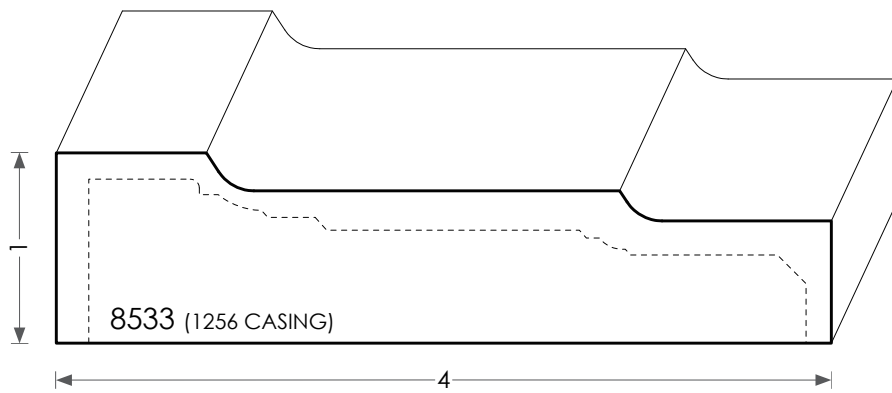

## Wood Plinth Block - 8533

PHYSICAL ADDRESS: 13851 STATION ROAD, MIDDLEFIELD, OHIO 44062  
MAILING ADDRESS: THE HARDWOOD LUMBER COMPANY - P.O. BOX 15 BURTON, OHIO 44021  
P. 440-834-3420 OR 1-877-708-4095 F. 440-834-3422  
HOURS: MON.-FRI. 8AM-4:30PM, SAT. 8AM-12NOON  
[www.mouldingsone.com](http://www.mouldingsone.com)