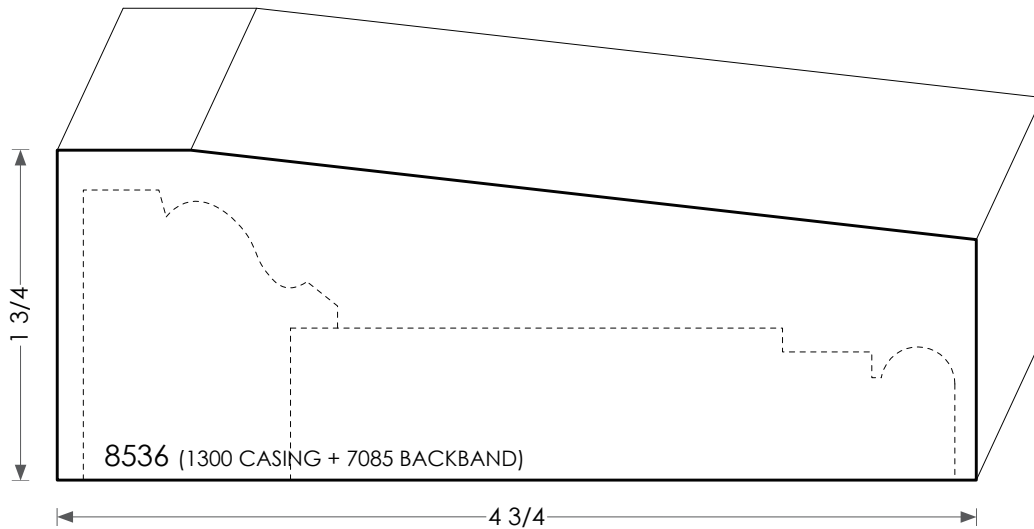

# MOULDINGS ONE

Wood Plinth Block - 8536

PHYSICAL ADDRESS: 13851 STATION ROAD, MIDDLEFIELD, OHIO 44062  
MAILING ADDRESS: THE HARDWOOD LUMBER COMPANY - P.O. BOX 15 BURTON, OHIO 44021  
P. 440-834-3420 OR 1-877-708-4095 F. 440-834-3422  
HOURS: MON.-FRI. 8AM-4:30PM, SAT. 8AM-12NOON  
[www.mouldingsone.com](http://www.mouldingsone.com)