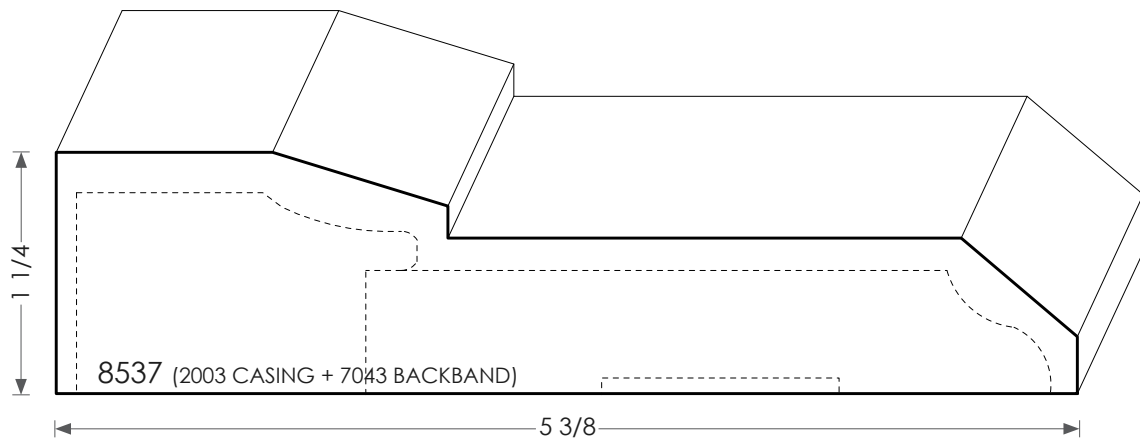

MOULDINGS ONE

Wood Plinth Block - 8537

PHYSICAL ADDRESS: 13851 STATION ROAD, MIDDLEFIELD, OHIO 44062
MAILING ADDRESS: THE HARDWOOD LUMBER COMPANY - P.O. BOX 15 BURTON, OHIO 44021
P. 440-834-3420 OR 1-877-708-4095 F. 440-834-3422
HOURS: MON.-FRI. 8AM-4:30PM, SAT. 8AM-12NOON
www.mouldingsone.com