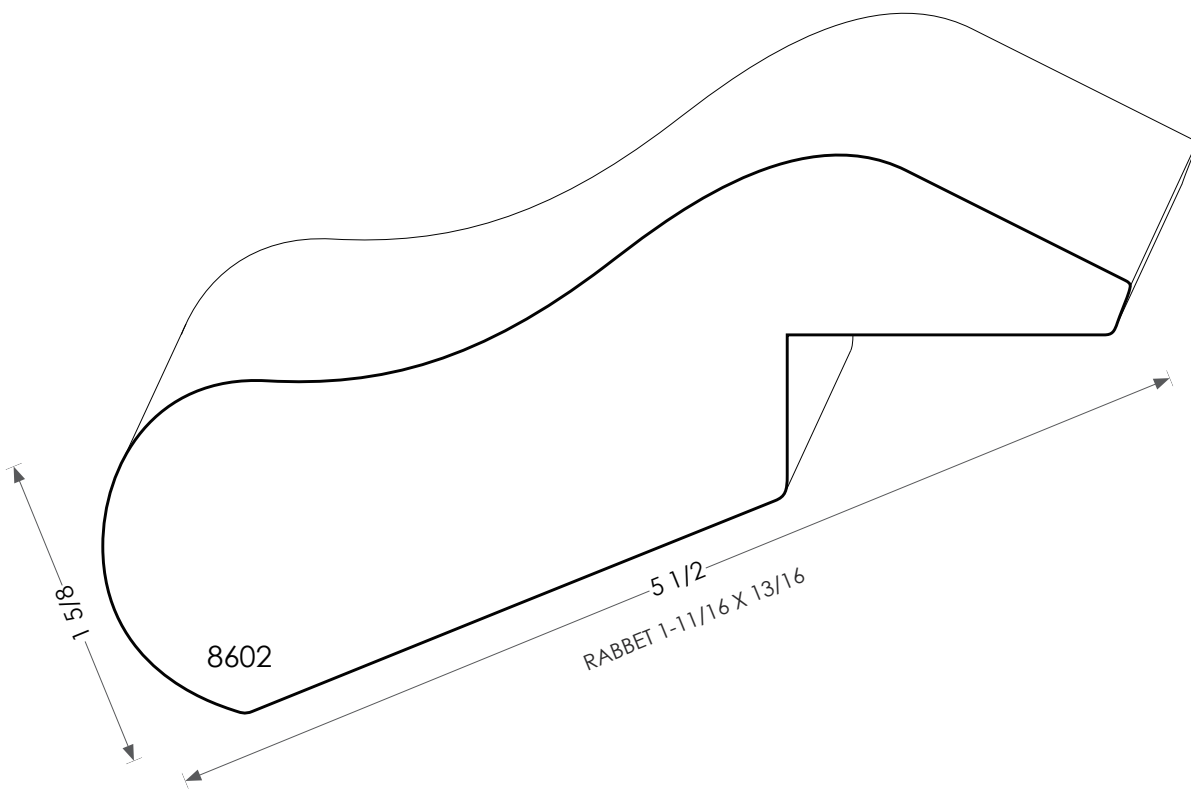

MOULDINGS ONE

Wood Bar Rail - 8602

PHYSICAL ADDRESS: 13851 STATION ROAD, MIDDLEFIELD, OHIO 44062

MAILING ADDRESS: THE HARDWOOD LUMBER COMPANY - P.O. BOX 15 BURTON, OHIO 44021

P. 440-834-3420 OR 1-877-708-4095 F. 440-834-3422